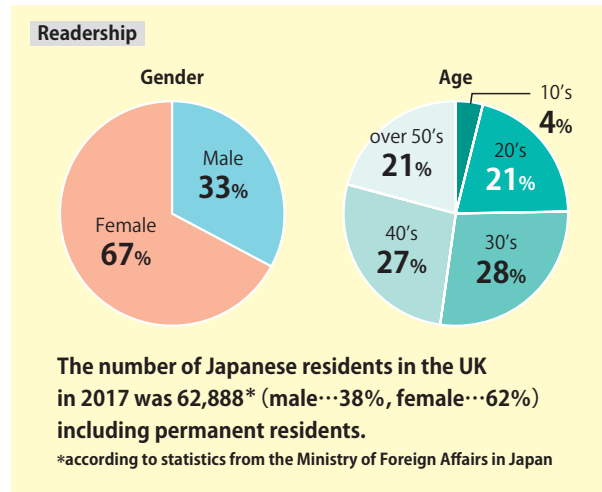

WEEKLY JOURNEY

週刊ジャーニー

MEDIA PACK

About Weekly Journey

The only free Japanese **weekly** magazine in the UK

“Have fun and enjoy life in the UK.”

We publish **every Thursday**.

- ★ Weekly Journey gives you news and current affairs from Japan and the UK.
- ★ Covering such topics as politics, the economy, social affairs, entertainment and sport, Weekly Journey is full of the latest “hot” news, gossip and headlines with pictures.
- ★ Featured also are topical issues in Britain, restaurant reviews, current trends, a calendar of events and holiday destinations, proving Weekly Journey to be a valuable reference guide for residents of and visitors to the UK.
- ★ Readers will also be able to tune in to local services with our weekly London TV highlights guide in Japanese and a Classified Advertisement section.

Display Advertising Sizes

H(mm) x W(mm)

Display Advertising Rates

Circulation: 10,000/ week in Greater London
As of 2020

DPS on request

Rates are for each week of advertising, exclusive of VAT

AD SIZE	DIMENSIONS H(mm) × W(mm)	COLOUR	Category A SERIES 1 - 10	Category B SERIES 11 - 25	Category C SERIES 26 - 35	Category D SERIES 36 - 51
Full Page /per week	345 × 241 (Bleed) 339 × 235 (Trim) 310 × 214 (Type)	mono	£935	£820	£695	£630
		spot colour	£975	£860	£735	£670
		4-colour	£1020	£905	£780	£715
1/2 Page /per week	154 × 214	mono	£580	£505	£435	£390
		spot colour	£620	£545	£480	£430
		4-colour	£660	£590	£520	£475
1/4 Page /per week	76 × 214 (Horizontal) or 154 × 106 (Box)	mono	£345	£305	£250	£230
		spot colour	£390	£345	£295	£275
		4-colour	£430	£390	£335	£315
1/8 Page /per week	37 × 214 (Horizontal) or 76 × 106 (Box)	mono	£205	£180	£155	£135
		spot colour	£245	£220	£195	£180
		4-colour	£290	£265	£235	£220
1/16 Page /per week	37 × 106 (Horizontal) or 76 × 52 (Box)	mono	£120	£105	£90	£80
		spot colour	£155	£135	£120	£110
		4-colour	£185	£170	£155	£140
1/32 Page /per week	37 × 52	mono	£70	£60	£55	£45
		spot colour	£90	£80	£75	£65
		4-colour	£110	£100	£95	£85