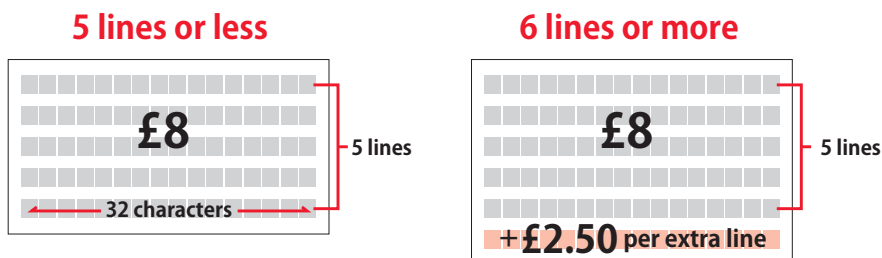

General Advertising Information

	by 10 days before printing		by 4 days before printing			by 2 days before printing (Tuesday)	Thursday
advertiser	by phone or email	fullfill the space order form	Ready data: send Adobe Acrobat PDF file Artwork: ready resorces	receive a JPEG file	finish proofreading		you receive a copy
	enquire	order	design	proofreading	OK proof	ad submission print	distribution
our company	☎ 020-7307-3210 mail sales@Japanjapanjournals.com	we book the space you order	Ready data: check your file Artwork: we design with images, text and logos	fix detail		ad submission print	delivery

Classified Advertising Rates Rates are for each week of advertising, inclusive of VAT

Example 5 issues = £8 × 5 = £40

Each line allows 32 characters, including spaces, full stops and commas.

Example 7 lines ad × 3 issues
{£8 + (2 × £2.50)} × 3 = £39