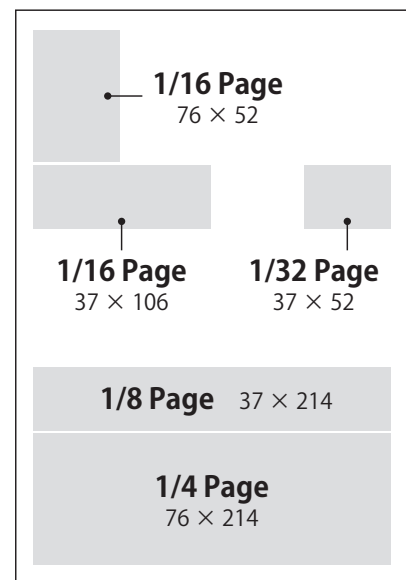

Medium name	Weekly Journey, founded June 1988
Publication schedule	Every Thursday (51 issues / year)
Circulation	10,000 / week
Publication size	H339mm × W235mm / 24-32 pages
Distribution	

- 220 outlets, mainly in central London. Pick-up points are Japanese supermarkets, hairdressers, restaurants, estate agencies, travel companies, department stores, English language schools, etc.
- Paid subscribers

Display Advertising Sizes

H(mm) x W(mm)

Display Advertising Rates

Circulation: 10,000/ week in Greater London
As of 2020

DPS on request

Rates are for each week of advertising, exclusive of VAT

AD SIZE	DIMENSIONS H(mm) × W(mm)	COLOUR	Category A SERIES 1 - 10	Category B SERIES 11 - 25	Category C SERIES 26 - 35	Category D SERIES 36 - 51
Full Page /per week	345 × 241 (Bleed) 339 × 235 (Trim) 310 × 214 (Type)	mono	£935	£820	£695	£630
		spot colour	£975	£860	£735	£670
		4-colour	£1020	£905	£780	£715
1/2 Page /per week	154 × 214	mono	£580	£505	£435	£390
		spot colour	£620	£545	£480	£430
		4-colour	£660	£590	£520	£475
1/4 Page /per week	76 × 214 (Horizontal) or 154 × 106 (Box)	mono	£345	£305	£250	£230
		spot colour	£390	£345	£295	£275
		4-colour	£430	£390	£335	£315
1/8 Page /per week	37 × 214 (Horizontal) or 76 × 106 (Box)	mono	£205	£180	£155	£135
		spot colour	£245	£220	£195	£180
		4-colour	£290	£265	£235	£220
1/16 Page /per week	37 × 106 (Horizontal) or 76 × 52 (Box)	mono	£120	£105	£90	£80
		spot colour	£155	£135	£120	£110
		4-colour	£185	£170	£155	£140
1/32 Page /per week	37 × 52	mono	£70	£60	£55	£45
		spot colour	£90	£80	£75	£65
		4-colour	£110	£100	£95	£85

Artwork Costs

AD SIZE	1/32 Page	1/16 Page	1/8 Page	1/4 Page	1/2 Page	Full Page
mono or spot	£20	£30	£50	£80	£130	£200
4-colour	£40	£45	£75	£120	£180	£280

This cost will be charged for the first advertisement. Any minor changes on subsequent ads will be charged according to complexity. Complete changes will be chargeable as shown.