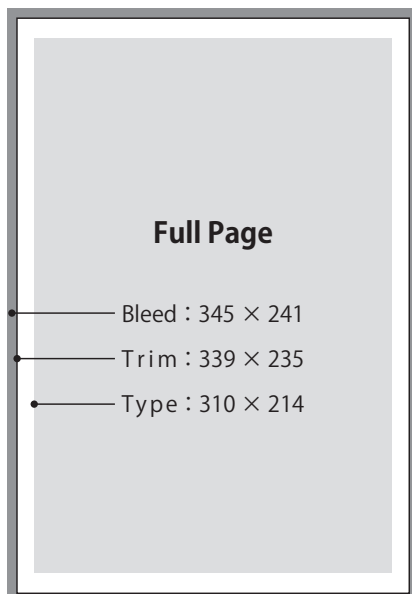

Medium name	Weekly Journey, founded June 1988
Publication schedule	Every Thursday (51 issues / year)
Circulation	10,000 / week
Publication size	H339mm × W235mm / 24-32 pages
Distribution	

- 220 outlets, mainly in central London. Pick-up points are Japanese supermarkets, hairdressers, restaurants, estate agencies, travel companies, department stores, English language schools, etc.
- Paid subscribers

Display Advertising Sizes

H(mm) x W(mm)

Display Advertising Rates

Circulation: 10,000/ week in Greater London
As of 2020

DPS on request

Rates are for each week of advertising, exclusive of VAT

AD SIZE	DIMENSIONS H(mm) × W(mm)	COLOUR	Category A SERIES 1 - 10	Category B SERIES 11 - 25	Category C SERIES 26 - 35	Category D SERIES 36 - 51
Full Page /per week	345 × 241 (Bleed) 339 × 235 (Trim) 310 × 214 (Type)	mono	£935	£820	£695	£630
		spot colour	£975	£860	£735	£670
		4-colour	£1020	£905	£780	£715
1/2 Page /per week	154 × 214	mono	£580	£505	£435	£390
		spot colour	£620	£545	£480	£430
		4-colour	£660	£590	£520	£475
1/4 Page /per week	76 × 214 (Horizontal) or 154 × 106 (Box)	mono	£345	£305	£250	£230
		spot colour	£390	£345	£295	£275
		4-colour	£430	£390	£335	£315
1/8 Page /per week	37 × 214 (Horizontal) or 76 × 106 (Box)	mono	£205	£180	£155	£135
		spot colour	£245	£220	£195	£180
		4-colour	£290	£265	£235	£220
1/16 Page /per week	37 × 106 (Horizontal) or 76 × 52 (Box)	mono	£120	£105	£90	£80
		spot colour	£155	£135	£120	£110
		4-colour	£185	£170	£155	£140
1/32 Page /per week	37 × 52	mono	£70	£60	£55	£45
		spot colour	£90	£80	£75	£65
		4-colour	£110	£100	£95	£85

Artwork Costs

AD SIZE	1/32 Page	1/16 Page	1/8 Page	1/4 Page	1/2 Page	Full Page
mono or spot	£20	£30	£50	£80	£130	£200
4-colour	£40	£45	£75	£120	£180	£280

This cost will be charged for the first advertisement. Any minor changes on subsequent ads will be charged according to complexity. Complete changes will be chargeable as shown.